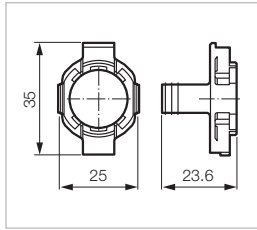

Separate units: Clips

► CLIPS

 Technical Info (p.106)

CLIPS Part Number

331E

To be combined with blocks (p. 69 to 75)

1 position

331E

333E

3 positions

333E

335E

5 positions (only for \varnothing 22 heads)

335E

CLIPS - JOYSTICK ONLY

LME3