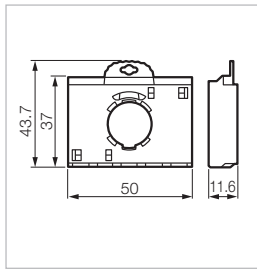

333E

3 positions

333E

335E

5 positions (only for \varnothing 22 heads)

335E

CLIPS - JOYSTICK ONLY

LME3