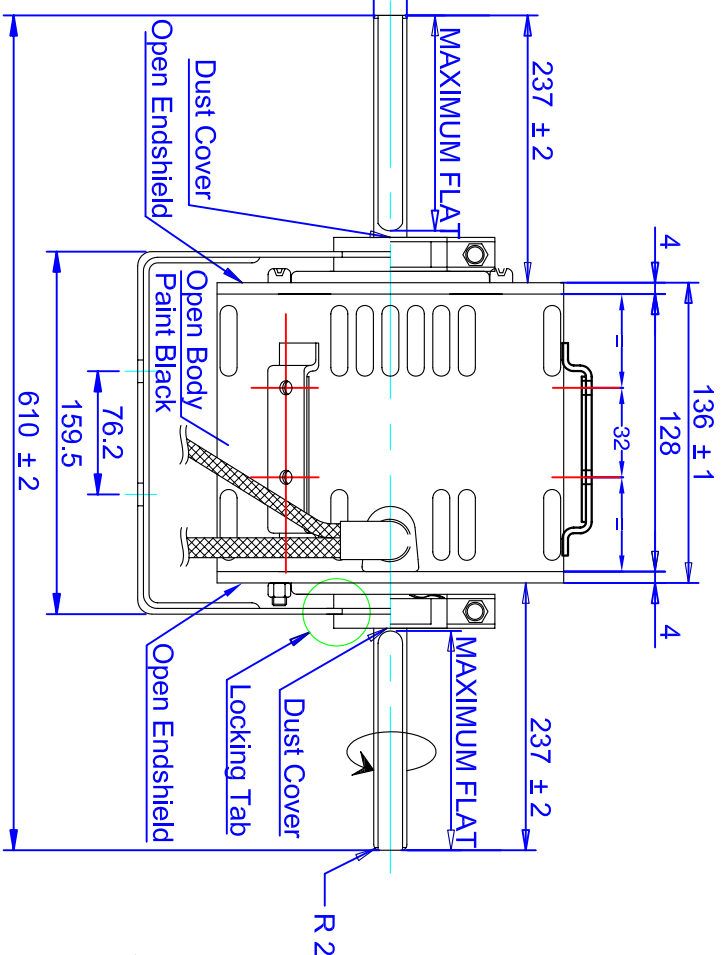

THIRD ANGLE PROJECTION  
NOT TO SCALE

5 wires in 1.3m Vidaflex sleeve  
Blue Brown White Grey Green Yellow/Earth

2 wires in 1.3m Vidaflex sleeve  
Yellow Yellow with #250 terminal

MASKING "M"

Remco Electric Motors 3 Speed Connection	
White	- Neutral
Black	- High Speed
Blue	- Med Speed
Red	- Low Speed
Yellow	- Capacitor
Yellow/ Green	- Earth

REMCO 55-4-750/3DS

240v - 50Hz - 4.9A - 20mfd CAP  
750watts - 1360/1310/1260 RPM

NAMEPLATE INFORMATION

ALL DIMENSIONS IN mm UNLESS OTHERWISE STATED

J.SOMERVILLE DRW BY	CHECKED BY	APPROVED BY	55-4-750-3ds FILENAME	29.11.06 DATE	DO NOT SCALE
REMCO PRODUCTS LIMITED			55-4-750/3DS		
				2.0 ISSUE	1/1 SHEET