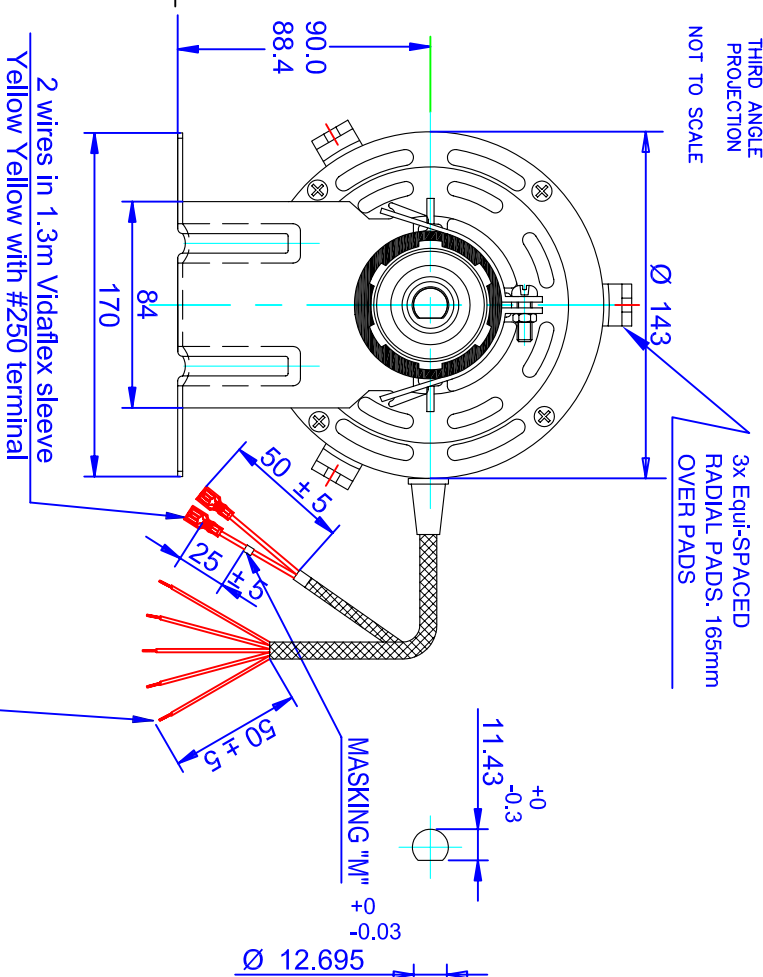

THIRD ANGLE PROJECTION  
NOT TO SCALE

5 wires in 1.3m Vidaflex sleeve  
Blue Brown White Grey Green Yellow/Earth

2 wires in 1.3m Vidaflex sleeve  
Yellow Yellow with #250 terminal

MASKING "M"

Remco Electric Motors 3 Speed Connection	
White	- Neutral
Black	- High Speed
Blue	- Med Speed
Red	- Low Speed
Yellow	- Capacitor
Yellow/ Green	- Earth

REMCO 55-4-750/3DS

240v - 50Hz - 4.9A - 20mfd CAP  
750watts - 1360/1310/1260 RPM

NAMEPLATE INFORMATION

ALL DIMENSIONS IN mm UNLESS OTHERWISE STATED

J.SOMERVILLE DRW BY	CHECKED BY	APPROVED BY	55-4-750-3ds FILENAME	29.11.06 DATE	DO NOT SCALE
REMCO PRODUCTS LIMITED			55-4-750/3DS		
				2.0 ISSUE	1/1 SHEET