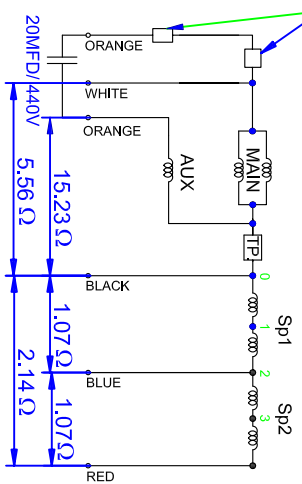

THIRD ANGLE PROJECTION  
NOT TO SCALE

5 wires in 1.3m Vidaflex sleeve  
Blue Brown White Grey Green Yellow/Earth

2 wires in 1.3m Vidaflex sleeve  
Yellow Yellow with #250 terminal

MASKING "M"

Remco Electric Motors 3 Speed Connection	
White	- Neutral
Black	- High Speed
Blue	- Med Speed
Red	- Low Speed
Yellow	- Capacitor
Yellow/ Green	- Earth

REMCO 55-4-750/3DS

240v - 50Hz - 4.9A - 20mfd CAP  
750watts - 1360/1310/1260 RPM

NAMEPLATE INFORMATION

ALL DIMENSIONS IN mm UNLESS OTHERWISE STATED

J.SOMERVILLE DRW BY	CHECKED BY	APPROVED BY	55-4-750-3ds FILENAME	29.11.06 DATE	DO NOT SCALE
REMCO PRODUCTS LIMITED			55-4-750/3DS		
				2.0 ISSUE	1/1 SHEET