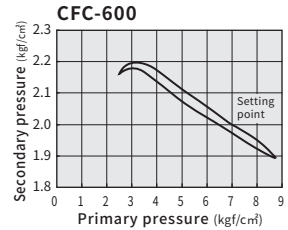

AFC/ BFC/ CFC series FR.L. Combinations

Product features

CHELIC

Symbol:

Specification

Item	Model	AFC-150	AFC-200	BFC-200	BFC-300	CFC-400	CFC-600
Fluid		Air					
Port Size	Rc	1/8	1/4	1/4	3/8	1/2	3/4
Filter grade		5 μ m					
Pressure range	Kgf/cm ² (kPa)	0.5 ~ 8.5 (50 ~ 850)					
Max. pressure	Kgf/cm ² (kPa)	9.5 (950)					
Ambient and fluid temperature	°C	5 ~ 60					
Bowl capacity	cc	15		60		100	
Lubricator capacity	cc	25		90		160	
Recommended lubrication		Lubricant class 1 (ISO - VG32) or equivalent					
Weight	kg	0.7		1.3		1.5	
Material	Body	Aluminum die-casted					
	Bowl	Relieving type/ Aluminum bowl guard					
Equipment	Air filter regulator	AFR-150	AFR-200	BFR-200	BFR-300	CFR-400	CFR-600
	Lubricator	AL-150	AL-200	BL-200	BL-300	CL-400	CL-600

Product features/ Code of order

CHELIC

Flow rate characteristic graph

Pressure characteristics graph

Code of order

AFC - **200** - **G** - **BG - A** - **F1** - **PG 10A** - **L2** - **TA**

Model ① Port size ② Thread type ③ Bowl ④ Fitting ⑤ Pressure gauge ⑥ Max. adjustable pressure ⑦ Mounting ⑧