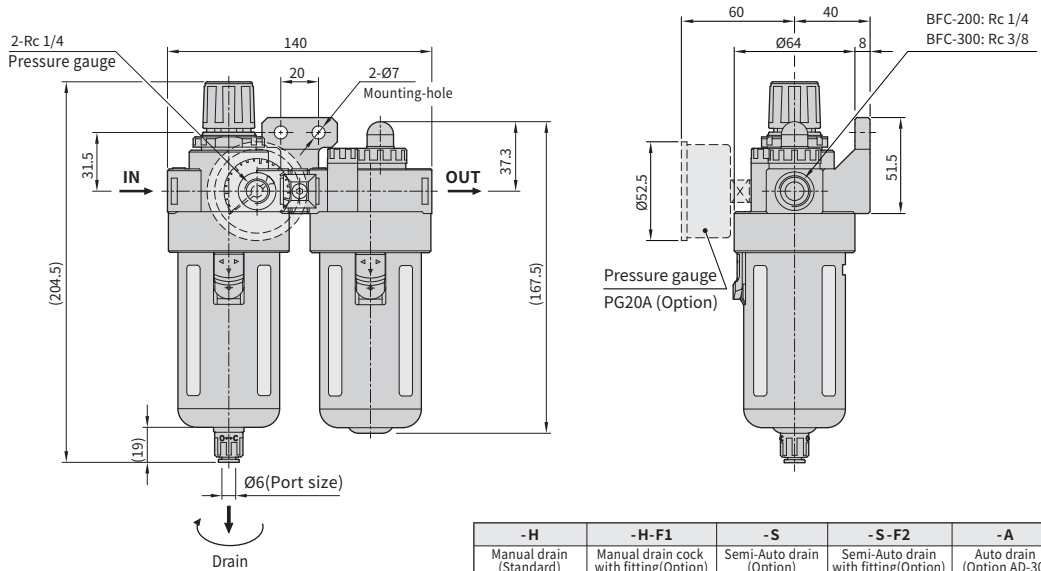

Product features

CHELIC

Internal construction

AFC - 150 Standard

- H	- BG-H- F1	- A
Manual drain cock (standard)	Manual drain cock (With bowl guard, Fitting)	Auto drain (Differential pressure should be above 1kg)
Button Push	Bowl guard F1 Fitting Push	

- BG PC bowl with bowl guard (Option)

AFC/ BFC/ CFC series FR.L. Combinations

Dimensions

CHELIC

◉ BFC - 200 - H Standard

-H	-H-F1	-S	-S-F2	-A
Manual drain (Standard)	Manual drain cock with fitting (Option)	Semi-Auto drain (Option)	Semi-Auto drain with fitting (Option)	Auto drain (Option AD-30)
Turn left to drain	Turn left to drain	Turn left to drain	Turn left to drain	