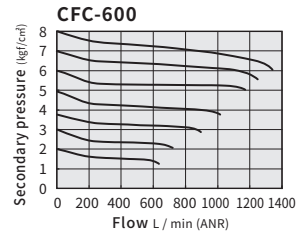

AFC/ BFC/ CFC series FR.L. Combinations

Product features

CHELIC

Symbol:

Specification

Item	Model	AFC-150	AFC-200	BFC-200	BFC-300	CFC-400	CFC-600
Fluid		Air					
Port Size	Rc	1/8	1/4	1/4	3/8	1/2	3/4
Filter grade		5 μ m					
Pressure range	Kgf/cm ² (kPa)	0.5 ~ 8.5 (50 ~ 850)					
Max. pressure	Kgf/cm ² (kPa)	9.5 (950)					
Ambient and fluid temperature	°C	5 ~ 60					
Bowl capacity	cc	15		60		100	
Lubricator capacity	cc	25		90		160	
Recommended lubrication		Lubricant class 1 (ISO - VG32) or equivalent					
Weight	kg	0.7		1.3		1.5	
Material	Body	Aluminum die-casted					
	Bowl	Relieving type/ Aluminum bowl guard					
Equipment	Air filter regulator	AFR-150	AFR-200	BFR-200	BFR-300	CFR-400	CFR-600
	Lubricator	AL-150	AL-200	BL-200	BL-300	CL-400	CL-600

Accessory ⑧

Indication		
Model	None (standard))	-TA ((option)
AFC-150	●	●
AFC-200	●	●
BFC-200	●	●
BFC-300	●	●
CFC-400	●	●
CFC-600	●	●

🔍 Note 1: (standard): Standard type; (option): Optional accessory.

AFC/ BFC/ CFC series FR.L. Combinations

Product features/ Code of order

CHELIC

Flow rate characteristic graph

Pressure characteristics graph

Code of order

AFC - **200** - **G** - **BG - A** - **F1** - **PG 10A** - **L2** - **TA**

Model ① Port size ② Thread type ③ Bowl ④ Fitting ⑤ Pressure gauge ⑥ Max. adjustable pressure ⑦ Mounting ⑧