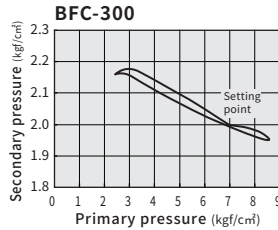

AFC/ BFC/ CFC series FR.L. Combinations

Product features

CHELIC

Symbol:

Specification

Item	Model	AFC-150	AFC-200	BFC-200	BFC-300	CFC-400	CFC-600
Fluid		Air					
Port Size	Rc	1/8	1/4	1/4	3/8	1/2	3/4
Filter grade		5 μ m					
Pressure range	Kgf/cm ² (kPa)	0.5 ~ 8.5 (50 ~ 850)					
Max. pressure	Kgf/cm ² (kPa)	9.5 (950)					
Ambient and fluid temperature	°C	5 ~ 60					
Bowl capacity	cc	15		60		100	
Lubricator capacity	cc	25		90		160	
Recommended lubrication		Lubricant class 1 (ISO - VG32) or equivalent					
Weight	kg	0.7		1.3		1.5	
Material	Body	Aluminum die-casted					
	Bowl	Relieving type/ Aluminum bowl guard					
Equipment	Air filter regulator	AFR-150	AFR-200	BFR-200	BFR-300	CFR-400	CFR-600
	Lubricator	AL-150	AL-200	BL-200	BL-300	CL-400	CL-600

Product features/ Code of order

CHELIC

Flow rate characteristic graph

Pressure characteristics graph

Code of order

AFC - **200** - **G** - **BG - A** - **F1** - **PG 10A** - **L2** - **TA**

Model ① Port size ② Thread type ③ Bowl ④ Fitting ⑤ Pressure gauge ⑥ Max. adjustable pressure ⑦ Mounting ⑧