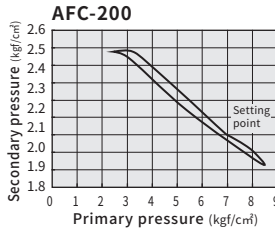

AFC/ BFC/ CFC series FR.L. Combinations

Product features

CHELIC

Symbol:

Specification

Item	Model	AFC-150	AFC-200	BFC-200	BFC-300	CFC-400	CFC-600
Fluid		Air					
Port Size	Rc	1/8	1/4	1/4	3/8	1/2	3/4
Filter grade		5 μ m					
Pressure range	Kgf/cm ² (kPa)	0.5 ~ 8.5 (50 ~ 850)					
Max. pressure	Kgf/cm ² (kPa)	9.5 (950)					
Ambient and fluid temperature	°C	5 ~ 60					
Bowl capacity	cc	15		60		100	
Lubricator capacity	cc	25		90		160	
Recommended lubrication		Lubricant class 1 (ISO - VG32) or equivalent					
Weight	kg	0.7		1.3		1.5	
Material	Body	Aluminum die-casted					
	Bowl	Relieving type/ Aluminum bowl guard					
Equipment	Air filter regulator	AFR-150	AFR-200	BFR-200	BFR-300	CFR-400	CFR-600
	Lubricator	AL-150	AL-200	BL-200	BL-300	CL-400	CL-600

Product features/ Code of order

CHELIC

Flow rate characteristic graph

Pressure characteristics graph

Code of order

AFC - **200** - **G** - **BG - A** - **F1** - **PG 10A** - **L2** - **TA**

Model ① Port size ② Thread type ③ Bowl ④ Fitting ⑤ Pressure gauge ⑥ Max. adjustable pressure ⑦ Mounting ⑧