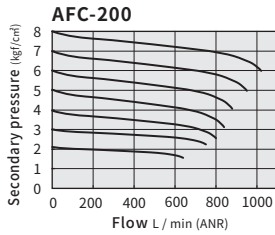

AFC/ BFC/ CFC series FR.L. Combinations

Product features

CHELIC

Symbol:

Specification

Item	Model	AFC-150	AFC-200	BFC-200	BFC-300	CFC-400	CFC-600
Fluid		Air					
Port Size	Rc	1/8	1/4	1/4	3/8	1/2	3/4
Filter grade		5 μ m					
Pressure range	Kgf/cm ² (kPa)	0.5 ~ 8.5 (50 ~ 850)					
Max. pressure	Kgf/cm ² (kPa)	9.5 (950)					
Ambient and fluid temperature	°C	5 ~ 60					
Bowl capacity	cc	15		60		100	
Lubricator capacity	cc	25		90		160	
Recommended lubrication		Lubricant class 1 (ISO - VG32) or equivalent					
Weight	kg	0.7		1.3		1.5	
Material	Body	Aluminum die-casted					
	Bowl	Relieving type/ Aluminum bowl guard					
Equipment	Air filter regulator	AFR-150	AFR-200	BFR-200	BFR-300	CFR-400	CFR-600
	Lubricator	AL-150	AL-200	BL-200	BL-300	CL-400	CL-600

Accessory ⑧

Indication		
Model	None (standard))	-TA ((option)
AFC-150	●	●
AFC-200	●	●
BFC-200	●	●
BFC-300	●	●
CFC-400	●	●
CFC-600	●	●

🔍 Note 1: (standard): Standard type; (option): Optional accessory.

AFC/ BFC/ CFC series FR.L. Combinations

Product features/ Code of order

CHELIC

Flow rate characteristic graph

Pressure characteristics graph

Code of order

AFC - **200** - **G** - **BG - A** - **F1** - **PG 10A** - **L2** - **TA**

Model ① Port size ② Thread type ③ Bowl ④ Fitting ⑤ Pressure gauge ⑥ Max. adjustable pressure ⑦ Mounting ⑧