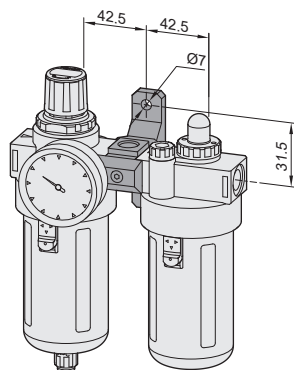

- BG PC bowl with bowl guard (Option)

AFC/ BFC/ CFC series FR.L. Combinations

Dimensions

CHELIC

◉ BFC - 200 - H Standard

-H	-H-F1	-S	-S-F2	-A
Manual drain (Standard)	Manual drain cock with fitting (Option)	Semi-Auto drain (Option)	Semi-Auto drain with fitting (Option)	Auto drain (Option AD-30)
Turn left to drain	Turn left to drain	Turn left to drain	Turn left to drain	

Mounting bracket

CHELIC

▶ AFC - 150 - TA - H

Suitable for air gun operating

▶ BFC - 200 - TA - H

Suitable for vacuum operating space

▶ CFC - 400 - TA - H

Suitable for air gun operating