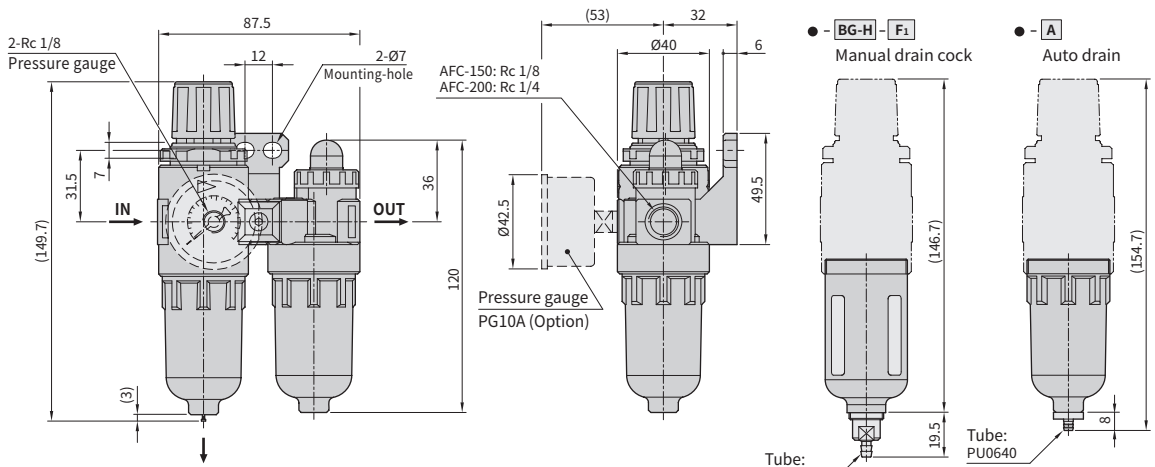

AFC - 150 Standard

- H	- BG-H- F1	- A
Manual drain cock (standard)	Manual drain cock (With bowl guard, Fitting)	Auto drain (Differential pressure should be above 1kg)
Button Push	Bowl guard F1 Fitting Push	

- BG PC bowl with bowl guard (Option)