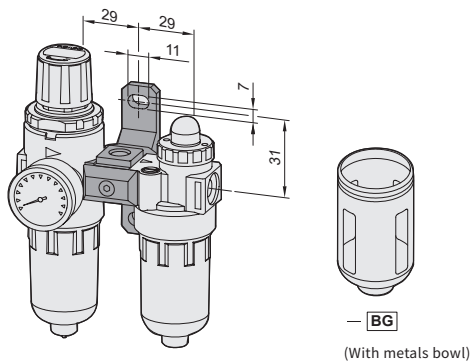

AFC/ BFC/ CFC series FR.L. Combinations

Mounting bracket

CHELIC

▶ AFC - 150 - TA - H

Suitable for air gun operating