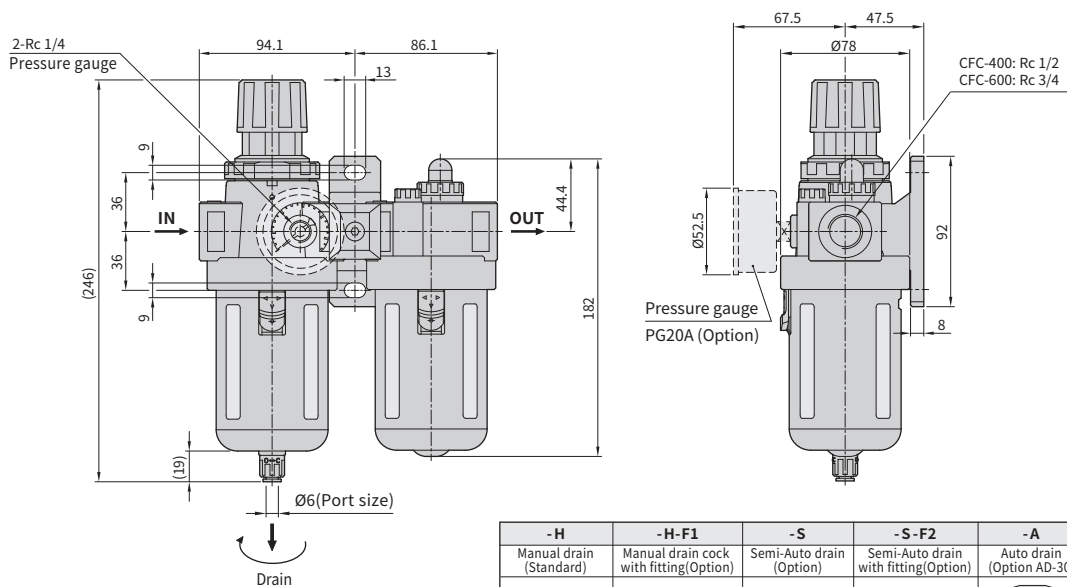

◉ CFC - 400 - H Standard

-H	-H-F1	-S	-S-F2	-A
Manual drain (Standard)	Manual drain cock with fitting (Option)	Semi-Auto drain (Option)	Semi-Auto drain with fitting (Option)	Auto drain (Option AD-30)
Turn left to drain	Turn left to drain	Turn left to drain	Turn left to drain	

AC
BC
CC

AFC
BFC
CFC

☐ FR

☐ F

☐ R

☐ L

A/B/C