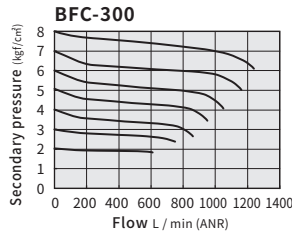

AFC/ BFC/ CFC series FR.L. Combinations

Product features

CHELIC

Symbol:

Specification

Item	Model	AFC-150	AFC-200	BFC-200	BFC-300	CFC-400	CFC-600
Fluid		Air					
Port Size	Rc	1/8	1/4	1/4	3/8	1/2	3/4
Filter grade		5 μ m					
Pressure range	Kgf/cm ² (kPa)	0.5 ~ 8.5 (50 ~ 850)					
Max. pressure	Kgf/cm ² (kPa)	9.5 (950)					
Ambient and fluid temperature	°C	5 ~ 60					
Bowl capacity	cc	15		60		100	
Lubricator capacity	cc	25		90		160	
Recommended lubrication		Lubricant class 1 (ISO - VG32) or equivalent					
Weight	kg	0.7		1.3		1.5	
Material	Body	Aluminum die-casted					
	Bowl	Relieving type/ Aluminum bowl guard					
Equipment	Air filter regulator	AFR-150	AFR-200	BFR-200	BFR-300	CFR-400	CFR-600
	Lubricator	AL-150	AL-200	BL-200	BL-300	CL-400	CL-600

Accessory ⑧

Indication		
Model	None (standard))	-TA ((option)
AFC-150	●	●
AFC-200	●	●
BFC-200	●	●
BFC-300	●	●
CFC-400	●	●
CFC-600	●	●

🔍 Note 1: (standard): Standard type; (option): Optional accessory.

AFC/ BFC/ CFC series FR.L. Combinations

Product features/ Code of order

CHELIC

Flow rate characteristic graph

Pressure characteristics graph

Code of order

AFC - **200** - **G** - **BG - A** - **F1** - **PG 10A** - **L2** - **TA**

Model ① Port size ② Thread type ③ Bowl ④ Fitting ⑤ Pressure gauge ⑥ Max. adjustable pressure ⑦ Mounting ⑧